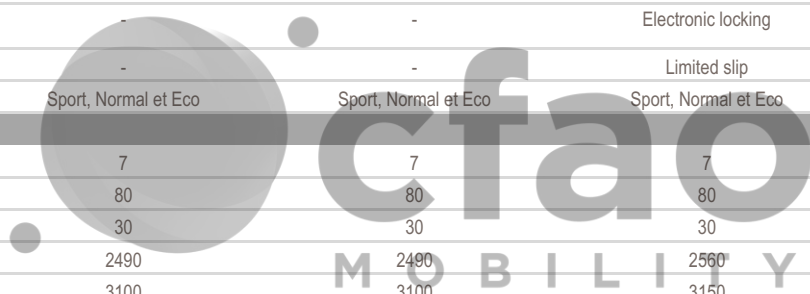

TECHNICAL CHARACTERISTICS	2.8L Turbo Diesel All Rounder 8A/T	2.8L Turbo Diesel Limited 8A/T	2.8L Turbo Diesel Adventure 8A/T	2.8L Turbo Diesel Luxury 8A/T
ENGINE				
Number of cylinders	4	4	4	4
Engine Type	Cylinder in line	Cylinder in line	Cylinder in line	Cylinder in line
Fuel type	Diesel	Diesel	Diesel	Diesel
Displacement (cc)	2755	2755	2755	2755
Max power kW/rpm	150/3000-3400	150/3000-3400	150/3000-3400	150/3000-3400
Max power HP/rpm	204/3000-3400	204/3000-3400	204/3000-3400	204/3000-3400
Max torque Nm	500/1600-2800	500/1600-2800	500/1600-2800	500/1600-2800
BODY				
Body style	SUV	SUV	SUV	SUV
Number of doors	5	5	5	5
DIMENSIONS				
Ground clearance (mm)	205.3	205.3	215.3	215.3
Wheelbase (mm)	2850	2850	2850	2850
Dimensions (Lxwxh) in mm	4930 x 1980 x 1935	4930 x 1980 x 1935	4930 x 1980 x 1935	4930 x 1980 x 1935
TRANSMISSION				
Gearbox	Automatic	Automatic	Automatic	Automatic
Transmission	All time 4x4	All time 4x4	All time 4x4	All time 4x4
Rear differential		-	Electronic locking	Electronic locking
Central differential	-	-	Limited slip	Limited slip
Drive mode select	Sport, Normal et Eco	Sport, Normal et Eco	Sport, Normal et Eco	Sport, Normal et Eco
WEIGHT/CAPACITIES				
Number of seats	7	7	7	7
Fuel tank capacity (L)	80	80	80	80
Additional fuel tank capacity (L)	30	30	30	30
Curb weight (kg)	2490	2490	2560	2560
Gross vehicle weight (kg)	3100	3100	3150	3150
BRAKES				
Parking brake	Electric	Electric	Electric	Electric
Front brake	Ventilated discs	Ventilated discs	Ventilated discs	Ventilated discs
Rear brake	Ventilated discs	Ventilated discs	Ventilated discs	Ventilated discs
SUSPENSIONS				
Front suspension	Double wishbone	Double wishbone	Double wishbone	Double wishbone
Rear suspension	Multi-link	Multi-link	Multi-link	Multi-link
TYRES				
Tyre dimension	265/65 R18	265/65 R18	265/70 R18	265/60 R20
EXTERIOR				
Roof rails	✓	✓	✓	✓
Wheels	Alloy	Alloy	Alloy	Alloy