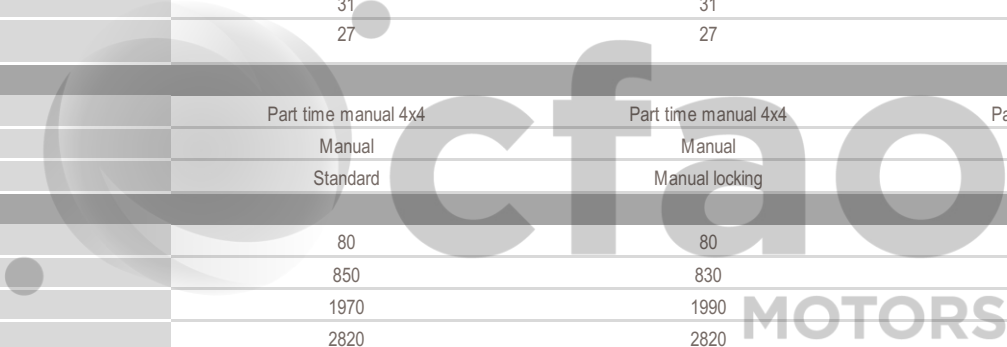

**TOYOTA**

HILUX

TECHNICAL CHARACTERISTICS	3.0L Country Double Cab 5-MT 4x4	3.0L Standard Double Cab 5-MT 4x4	2.4GD Standard Double Cab 6-MT 4x4
ENGINE			
Number of cylinders	4	4	4
Fuel type	Diesel	Diesel	Diesel
Displacement (cc)	2986	2986	2393
Max power HP/rpm	95/4000	95/4000	150/3400
Max torque Nm	197/2200	197/2200	400/1600-2000
Fuel System	External injection	External injection	Direct injection
Engine Type	Cylinder in line	Cylinder in line	Cylinder in line
BODY			
Body style	Pick-up double cab	Pick-up double cab	Pick-up double cab
Number of doors	4 doors	4 doors	4 doors
DIMENSIONS			
Dimensions (Lxwxh) in mm	5330 x 1800 x 1815	5330 x 1800 x 1815	5315 x 1855 x 1815
Wheelbase (mm)	3085	3085	3085
Ground clearance (mm)	310	310	293
Front tread (mm)	1510	1510	1540
Rear tread (mm)	1520	1520	1550
Approach angle (degrees)	31	31	31
Departure angle (degrees)	27	27	27
TRANSMISSION			
Transmission	Part time manual 4x4	Part time manual 4x4	Part time manual 4x4
Gearbox	Manual	Manual	Manual
Rear differential	Standard	Manual locking	Manual locking
WEIGHT/CAPACITIES			
Fuel tank capacity (L)	80	80	80
Payload (kg)	850	830	825
Curb weight (kg)	1970	1990	2085
Gross vehicle weight (kg)	2820	2820	2910
Braked towing capacity (kg)	1500	1500	2000
BRAKES			
Front brake	Ventilated discs	Ventilated discs	Ventilated discs
Rear brake	Drums	Drums	Drums
Parking brake	Manual	Manual	Manual
SUSPENSIONS			
Front suspension	Double triangle	Double triangle	Double triangle
Rear suspension	Leaf	Leaf	Leaf
TYRES			
Tyre dimension	205R16C	205R16C	265/65 R17
EXTERIOR	3.0L Country Double Cab 5-MT 4x4	3.0L Standard Double Cab 5-MT 4x4	2.4GD Standard Double Cab 6-MT 4x4