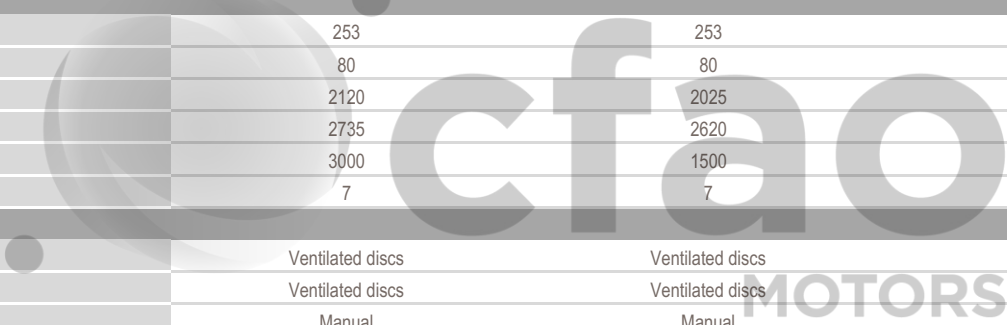

**TOYOTA**

# FORTUNER

TECHNICAL CHARACTERISTICS	2.8L Comfort 6-Manual	2.7L Active 6-Auto	2.8L Executive 6-Auto
<b>ENGINE</b>			
Number of cylinders	4	4	4
Engine Type	Cylinder in line	Cylinder in line	Cylinder in line
Fuel type	Diesel	Petrol	Diesel
Displacement (cc)	2755	2694	2755
Max power HP/rpm	177/3400	166/5200	177/3400
Max torque Nm	420/1400-2600	245/4000	450/1600-2400
Fuel System	Direct injection	Direct injection	Direct injection
<b>BODY</b>			
Body style	SUV	SUV	SUV
Number of doors	5 doors	5 doors	5 doors
<b>DIMENSIONS</b>			
Dimensions (Lxwxh) in mm	4795 x 1855 x 1835	4795 x 1855 x 1835	4795 x 1855 x 1835
Wheelbase (mm)	2745	2745	2745
Ground clearance (mm)	279	279	279
<b>TRANSMISSION</b>			
Gearbox	Manual	Automatic	Automatic
Transmission	Part time manual 4x4	Part time manual 4x4	Part time manual 4x4
<b>WEIGHT/CAPACITIES</b>			
Trunk volume (L)	253	253	253
Fuel tank capacity (L)	80	80	80
Curb weight (kg)	2120	2025	2130
Gross vehicle weight (kg)	2735	2620	2735
Braked towing capacity (kg)	3000	1500	3000
Number of seats	7	7	7
<b>BRAKES</b>			
Front brake	Ventilated discs	Ventilated discs	Ventilated discs
Rear brake	Ventilated discs	Ventilated discs	Ventilated discs
Parking brake	Manual	Manual	Manual
<b>SUSPENSIONS</b>			
Front suspension	Double triangle	Double triangle	Double triangle
Rear suspension	Link suspension	Link suspension	Link suspension
<b>TYRES</b>			
Tyre dimension	265/65 R17	265/65R17	265/65 R17
<b>EXTERIOR</b>			
Bumper - Front&Rear	Body colour	Body colour	Body colour
Folding side mirrors	Electrics	Electrics	Electrics
Adjustable side mirrors	Electrics	Electrics	Electrics
Door mirrors	Body colour	Body colour	Body colour
Wheels	Aluminium	Aluminium	Aluminium