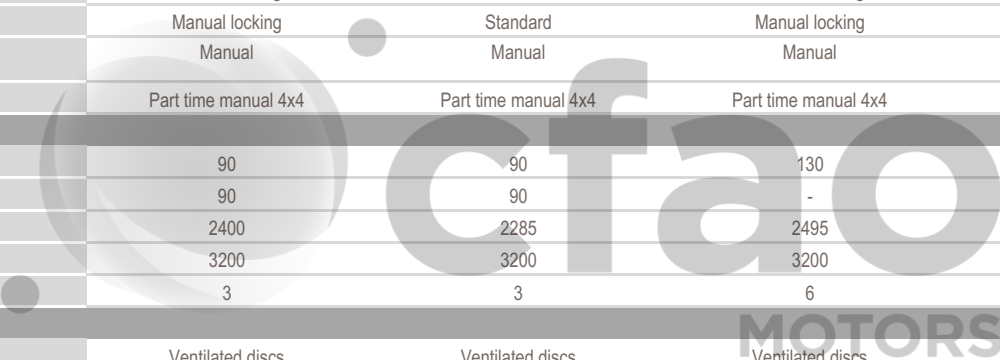

TOYOTA

LAND CRUISER 70 SERIES

TECHNICAL CHARACTERISTICS	LC79 4.2L Pick-up Single cab 5-MT 4X4	LC79 4.0L Pick-up Single cab 5-MT 4X4	LC79 4.2L Pick-up Double Cab 5-MT 4x4	LC79 4.0L Pick-up Double Cab 5-MT 4x4
ENGINE				
Number of cylinders	6	6	6	6
Engine Type	Cylinder in line	V engine	Cylinder in line	V engine
Fuel type	Diesel	Petrol	Diesel	Petrol
Displacement (cc)	4164	3956	4164	3956
Max power kW/rpm	96/3800	170/5200	96/3800	170/5200
Max power HP/rpm	131/3800	231/5200	131/3800	231/5200
Max torque Nm	285/2200	360/3800	285/2200	360/3800
BODY				
Body style	Pick-up single cabin	Pick-up single cabin	Pick-up double cab	Pick-up double cab
Number of doors	2 doors	2 doors	4 doors	4 doors
DIMENSIONS				
Dimensions (Lxwxh) in mm	5095 x 1770 x 1970	5095 x 1770 x 1970	5095 x 1770 x 1960	5235 x 1770 x 1960
Wheelbase (mm)	3180	3180	3180	3180
Ground clearance (mm)	235	235	235	283
TRANSMISSION				
Rear differential	Manual locking	Standard	Manual locking	Standard
Front differential	Manual locking	Standard	Manual locking	Standard
Gearbox	Manual	Manual	Manual	Manual
Transmission	Part time manual 4x4	Part time manual 4x4	Part time manual 4x4	Part time manual 4x4
WEIGHT/CAPACITIES				
Fuel tank capacity (L)	90	90	130	130
Additional fuel tank capacity (L)	90	90	-	-
Curb weight (kg)	2400	2285	2495	2410
Gross vehicle weight (kg)	3200	3200	3200	3200
Number of seats	3	3	6	6
BRAKES				
Front brake	Ventilated discs	Ventilated discs	Ventilated discs	Ventilated discs
Rear brake	Drums	Drums	Drums	Drums
Parking brake	Manual	Manual	Manual	Manual
SUSPENSIONS				
Front suspension	Coil type	Coil type	Coil type	Coil type
Rear suspension	Leaf	Leaf	Leaf	Leaf
TYRES				
Tyre dimension	7.50R16-8 SAHARA 5.50F	7.50 R16-8 SAHARA 5.50F	7.50R16-8 SAHARA 5.50F	7.50R16-8 SAHARA 5.50F
EXTERIOR				
Snorkel	✓	✓	✓	✓
Wheels	Steel with hubcap	Steel with hubcap	Steel with hubcap	Steel with hubcap
Door mirrors	Black	Black	Black	Black